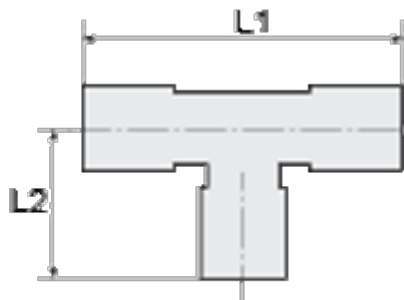

Article number: 58649004ES

Description: Stainless steel Tee 49.004, $\text{Ø}4/\text{Ø}4/\text{Ø}4$, - for tube

Measures

L1 = 35

L2 = 17